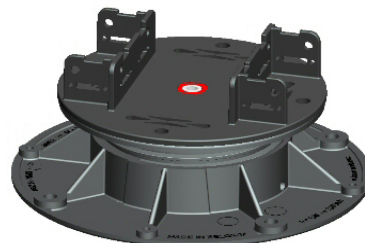

DPH-SERIE Screwjack Pedestal for Commercial, Industrial and Institutional Applications

Balksteun

DPH-2-PP-SA + Base Support

DPH2 Plot
35-53mm

+

Base Support
2mm

+

Rack Medium

+

Pin clips
25mm

=

Assemble Stage

=

complete Assemble
37-55mm

Toepassingen voor Balksteun