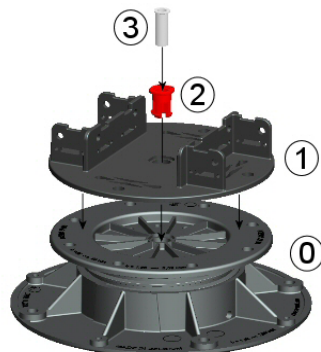

DPH-SERIE Screwjack Pedestal for Commercial, Industrial and Institutional Applications

Balksteun

DPH-2-PP-SA + Base Support

DPH2 Plot
35-53mm

+

Base Support
2mm

+

Rack Medium

+

Pin clips
25mm

=

Assemble Stage

=

complete Assemble
37-55mm

Toepassingen voor Balksteun